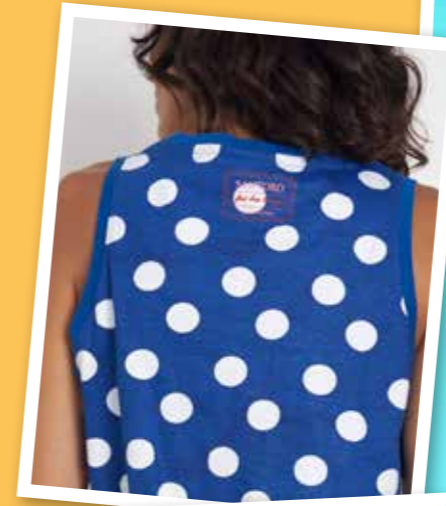

51494 Camisola / Nightdress
MULTICOLOR/ MULTICOLOR
XS, S, M, L, XL