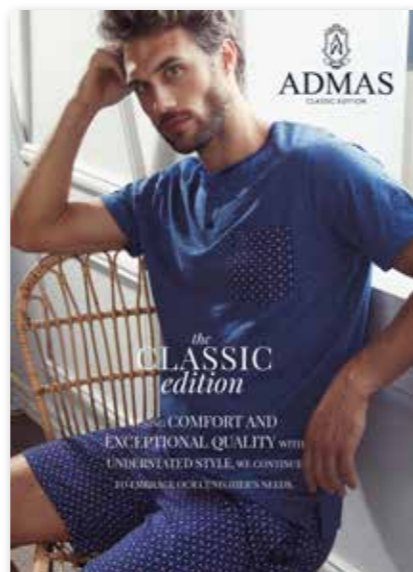

POSTER ADMAS CLASSIC HOMBRE:
C0504: 50 x 70 cm (papel)
C0505: 100 x 120 cm (lona)*
C0506: 150 x 250 cm (lona)*